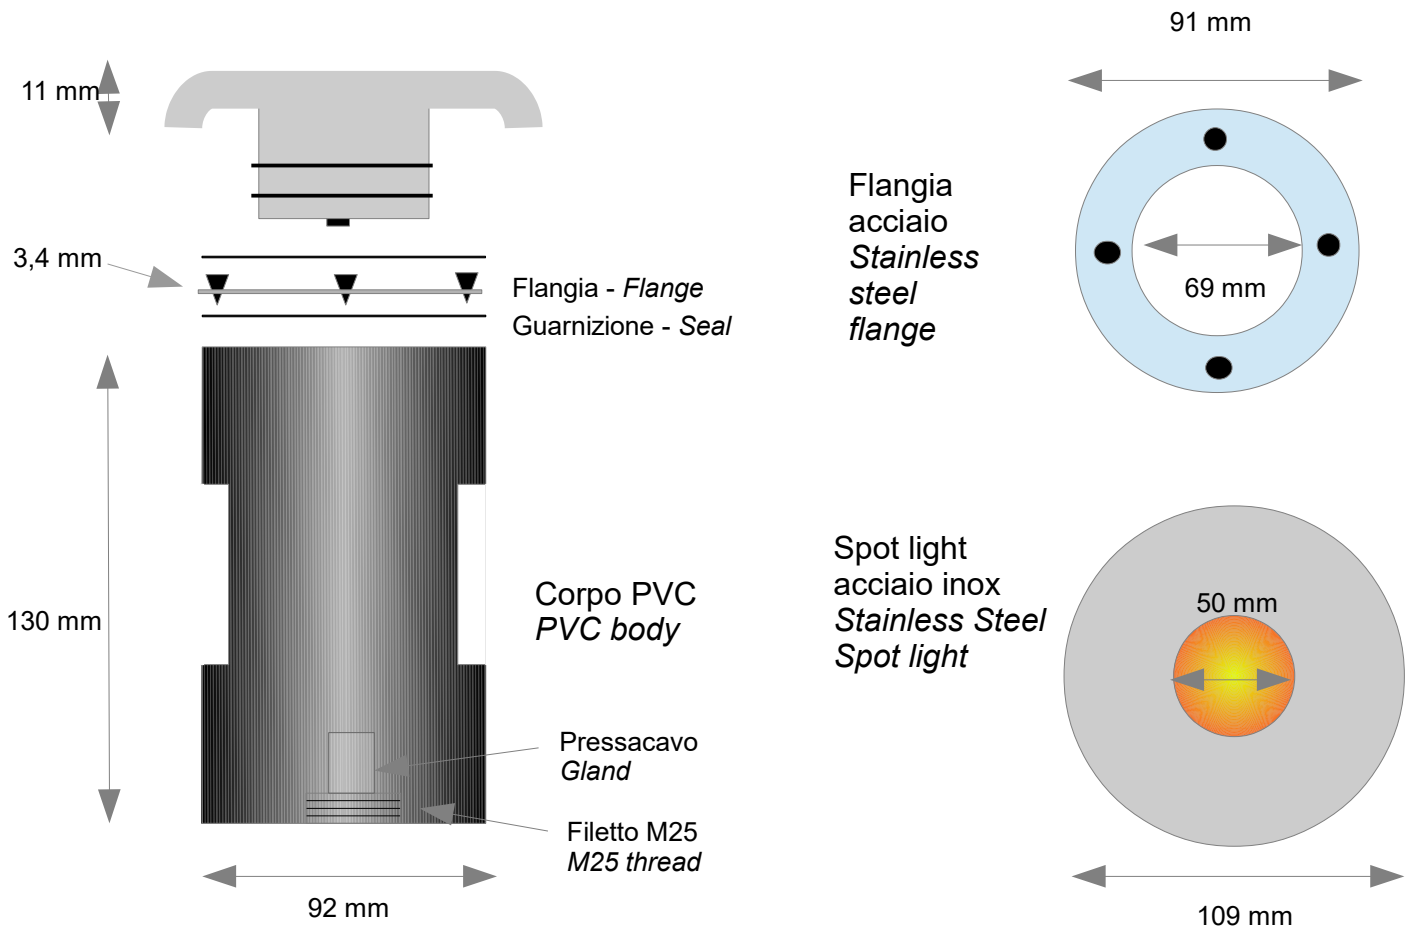

SPOT LIGHT 30 CONTRO CASSA

SPOT LIGHT 30 OUTER-CASE

Montaggio - Assembling