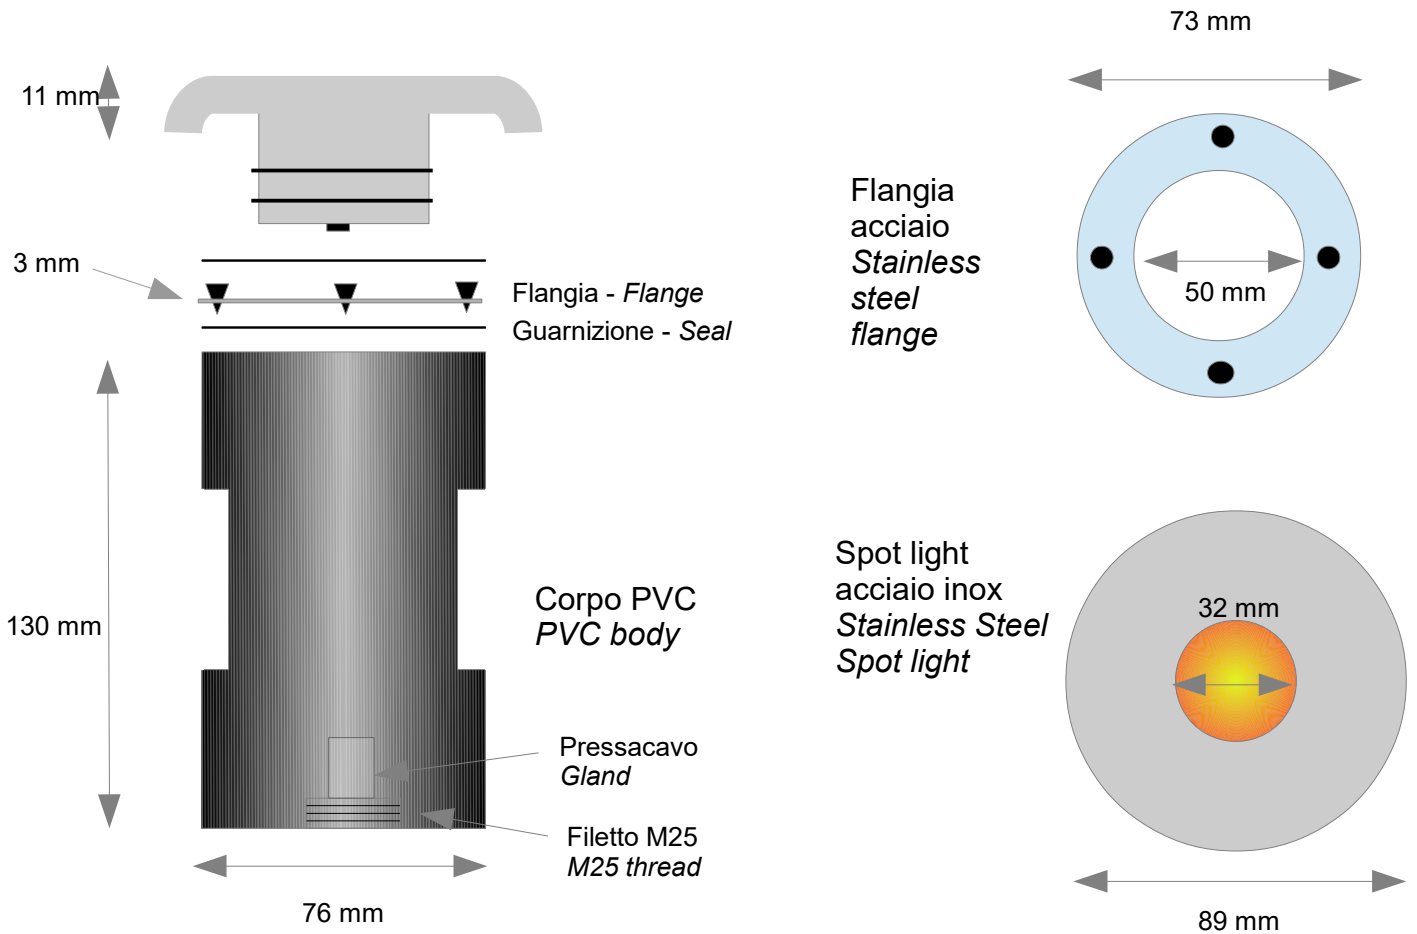

SPOT LIGHT 15 CONTROL BOX

SPOT LIGHT 15 OUTER-CASE

Montaggio - Assembling